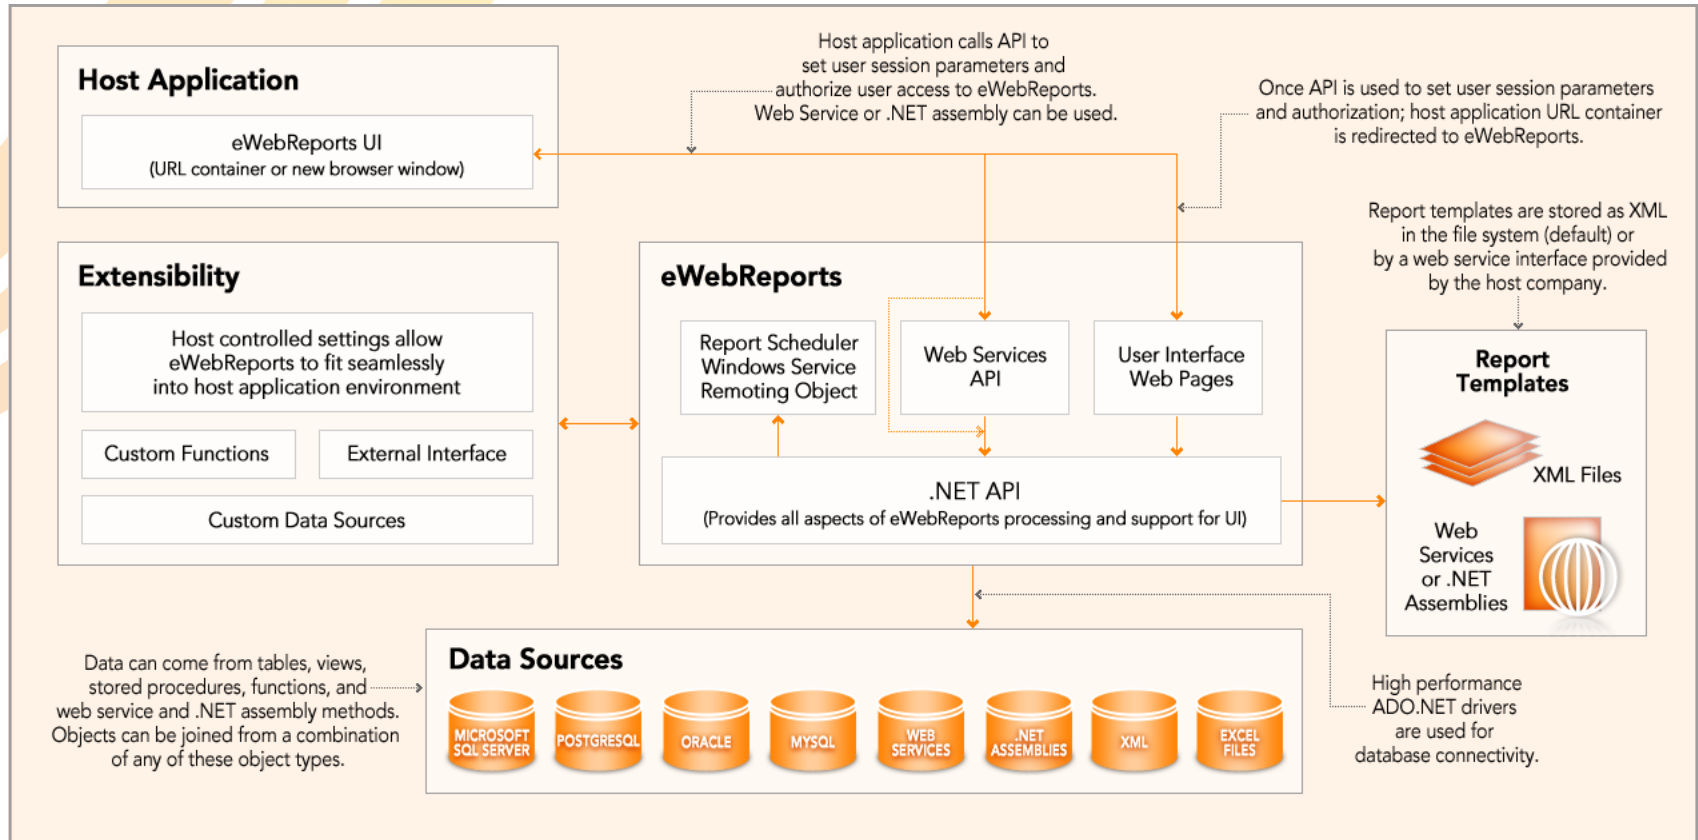

application architecture & integration

Exago, Inc. • Two Enterprise Drive • Shelton, CT 06484
p 203.225.0876 • f 203.926.9505 • info@exagoinc.com