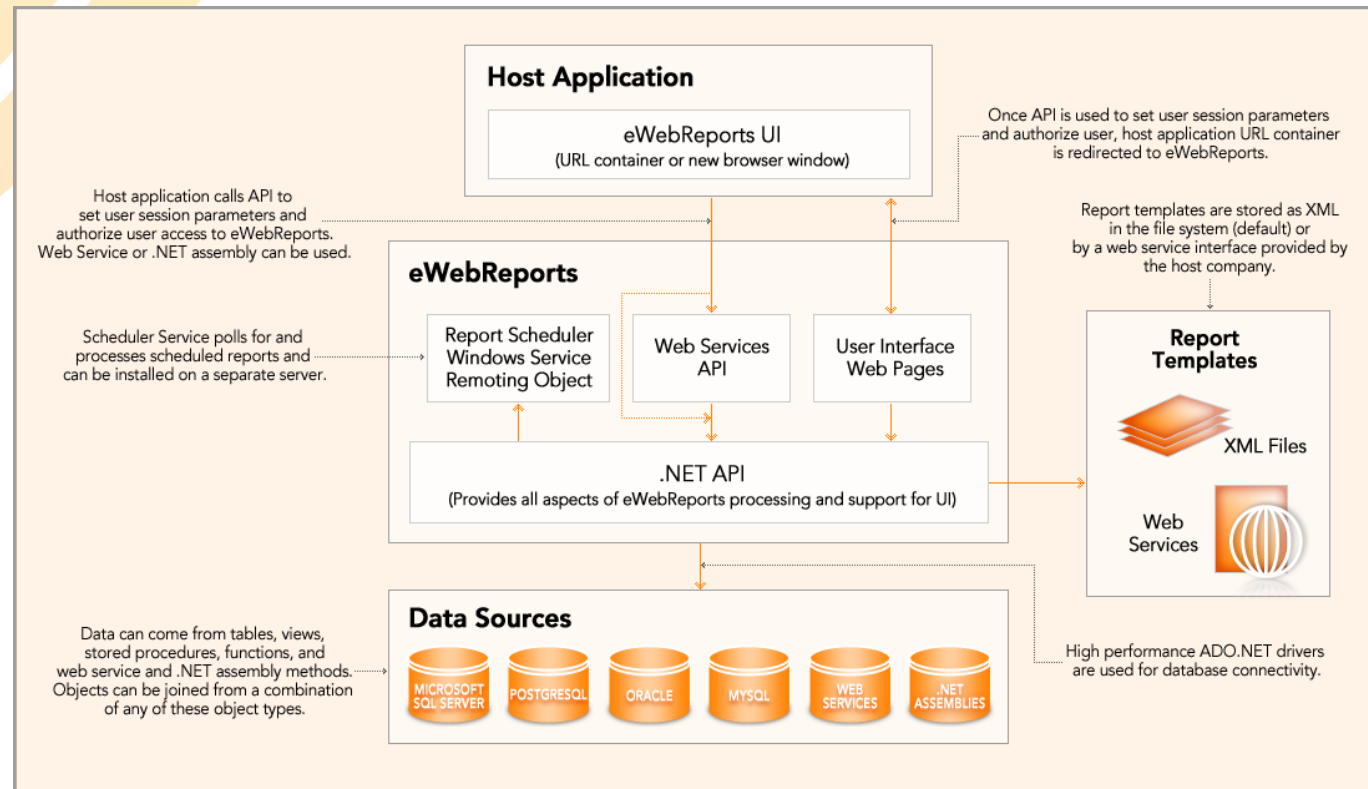

application architecture & integration

Exago, Inc. • Two Enterprise Drive • Shelton, CT 06484
p 203.225.0876 • f 203.926.9505 • info@exagoinc.com